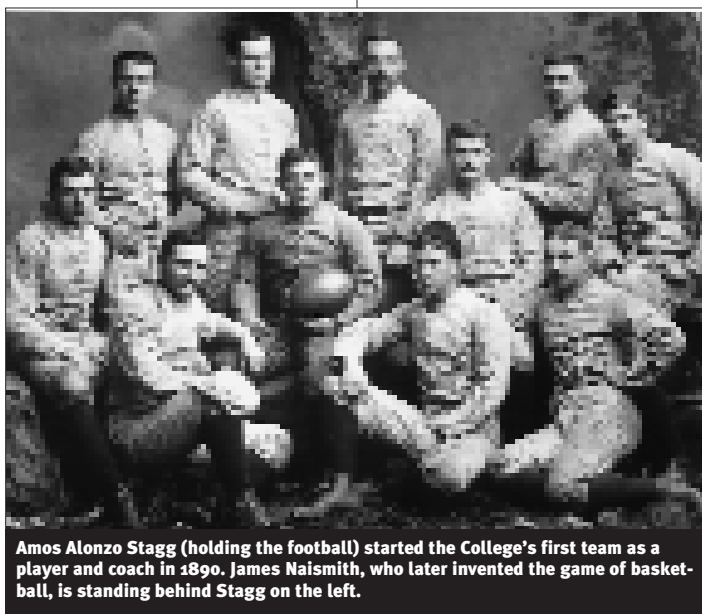

1933

3-4-1

Coach John L. Rothacher

20	EAST STROUDSBURG	0
27	at Allegheny	0
6	at Brown	13
7	PROVIDENCE	0
6	ST. THOMAS	7
6	at Rutgers	31
0	at New Hampshire	0
6	at Holy Cross	19
78		70

Amos Alonzo Stagg (holding the football) started the College's first team as a player and coach in 1890. James Naismith, who later invented the game of basketball, is standing behind Stagg on the left.